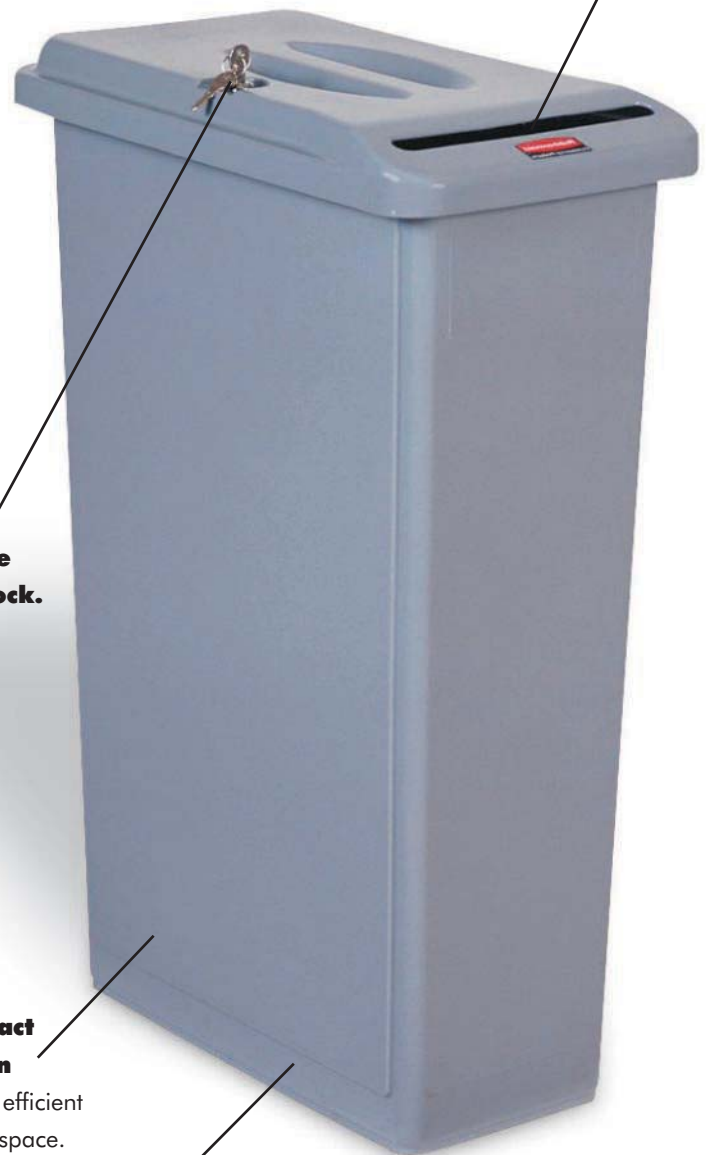

by STRAIGHT®

Smart and durable container with a tough, safe lockable lid, enabling the product to be used for confidential paper collections.

Designed to complement the hugely successful Slim Jim range, the secure lid kit can be fitted to either a 60 litre Slim Jim base. With a simple to fit, tamper-proof locking system, the Secure Slim Jim is a premium solution suited to a variety of office environments.

The Secure Slim Jim interacts with other Slim Jim containers and also fits the Slim Jim Trolley.

Based on the tried and tested **Slim Jim** system.

**Narrow aperture** prevents access to confidential documents.

**Secure key lock.**

**Compact design** makes efficient use of space.

**Lightweight and tough,** moulded from polyethylene which will not rust, chip or peel.

Front view

Side view

Top view

**60 or 87 litre capacity**