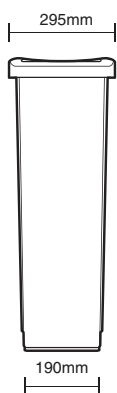

**Secure key lock.**

**Compact design** makes efficient use of space.

**Lightweight and tough,** moulded from polyethylene which will not rust, chip or peel.

Front view

Side view

Top view

**60 or 87 litre capacity**