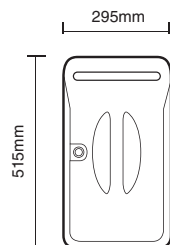

**Secure key lock.**

**Compact design** makes efficient use of space.

**Lightweight and tough,** moulded from polyethylene which will not rust, chip or peel.

Front view

Side view

Top view

**60 or 87 litre capacity**