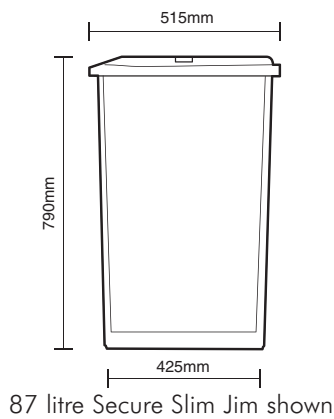

by STRAIGHT®

Smart and durable container with a tough, safe lockable lid, enabling the product to be used for confidential paper collections.

Designed to complement the hugely successful Slim Jim range, the secure lid kit can be fitted to either a 60 litre Slim Jim base. With a simple to fit, tamper-proof locking system, the Secure Slim Jim is a premium solution suited to a variety of office environments.

The Secure Slim Jim interacts with other Slim Jim containers and also fits the Slim Jim Trolley.

Based on the tried and tested **Slim Jim** system.

**Narrow aperture** prevents access to confidential documents.

**Secure key lock.**

**Compact design** makes efficient use of space.

**Lightweight and tough,** moulded from polyethylene which will not rust, chip or peel.

Front view

Side view

Top view

**60 or 87 litre capacity**