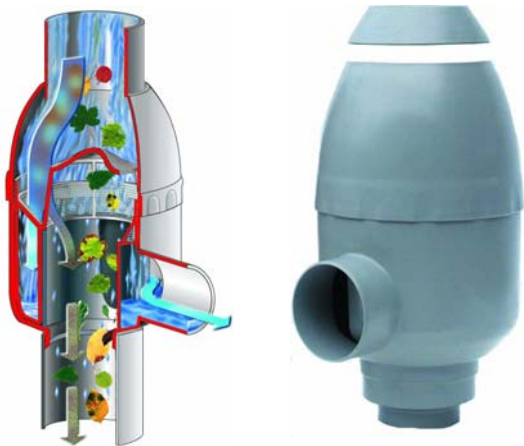

## GIANT WATER COLUMNS

With its elegant and space saving construction, more aesthetically pleasing than a standard water butt, the Giant Water Columns come in a stone-grey finish.

Complete with a brass tap fitting.

### WATER COLUMN ACCESSORIES

#### Giant Rain Diverter Kit

Attach to the downpipe. Channels rainwater from the roof and prevents the Water Column overflowing.

Leaf filter keeps water in the column free of leaves and other debris.

WATER COLUMN	CAPACITY	HEIGHT	DIAMETER
Small	300 litres	1610mm	590mm
Large	500 litres	1930mm	730mm